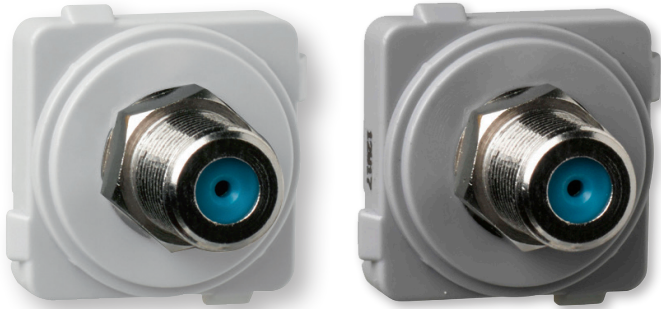

Datasheet

Excel Life™

F To F TV Outlet, 75 Ohm 3.0 GHz

CAT. NO. EMFFFOXWE, EMFFFOXUG, EMFFFOXBL

Cat. No.	EMFFFOXWE, EMFFFOXUG, EMFFFOXBL
Description	Excel Life™ F To F TV Outlet, 75 Ohm 3.0 GHz
Colour	White (WE), Urban Grey (UG), Black (BL)
Compliance	Foxtel F30725
Dimensions (W x H x D)	21 x 21 x 23mm

Excel Life™ F To F TV Outlet, 75 Ohm 3.0 GHz

CAT. NO. EMFFFOXWE, EMFFFOXUG, EMFFFOXBL

- 3.0 GHz suitable for foxtel installations
- F type on front and rear

Single product	
Cat. No.	Barcode
EMFFFOXWE	9321001399940
EMFFFOXUG	9321001411550
EMFFFOXBL	9321001452539